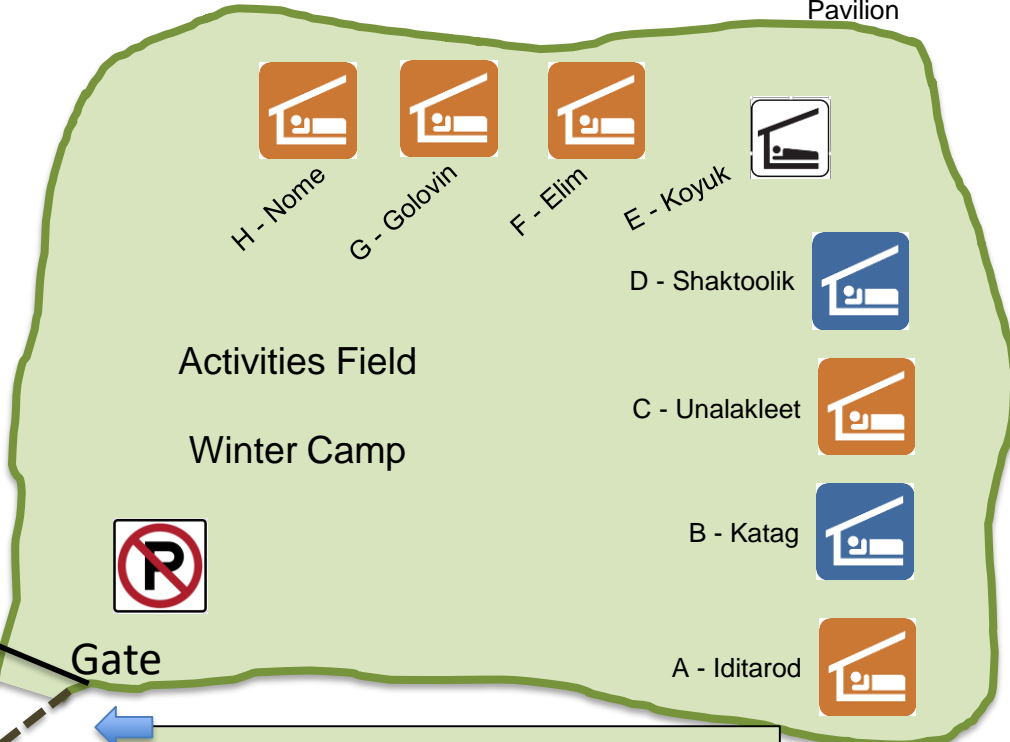

WINTER CAMP- CAMP MINSI, Pocono Summit, PA

Minsi Trails Council BSA, 610-264-8551, www.minsitrails.org

Stillwater Lake

Winter Meal Lodge

Winter Meal lodge (Econ) is an indoor building that is provided to all those staying in the Winter Camp Area for dining use. Only amenities available are picnic tables, large wood burning heat stove, counter top space, and electric.

Derrer Pavilion

Canvas tents are thick plastic infused canvas designed for winter use, and outfitted with a chimney vent. The Tabins have the same roof as tents but have wooden sides and a door, with an exit trap door on the side.

All have wooden floors, bunkbeds and a roof vented wood burning stove for heat. Firewood is available along with fire extinguishers.

Canvas Tent Sleeps 8 with 4 bunk beds

Tabin Sleeps 8 with 4 bunk beds

Canvas Tent Sleeps 4 with 2 bunk beds

Parking Lot

TO:

Drinking water

Ranger Workshop

Campmaster